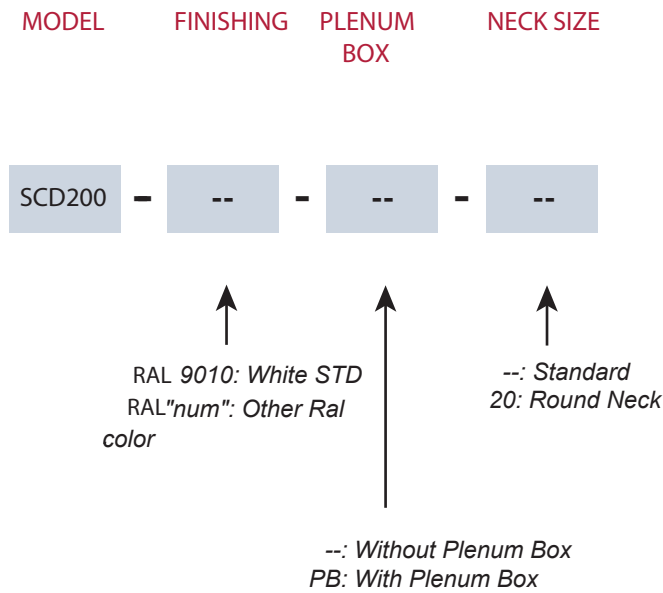

ORDERING INFORMATION

N.B: - For more information, please check the submittal sheet

STANDARD SIZE

Face Size (millimeter)
595 x 595

N.B: - For non standard sizes, please consult our engineers